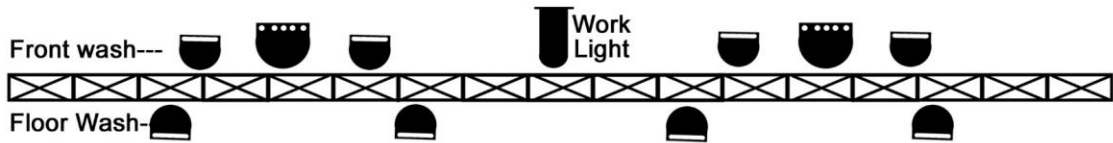

Fixtures mounted on 3 flown lighting Trusses

**Dimmer channels numbered 1 to 18**

LEKO		ACL	
PAR		Shimmers	
LRG LED		Data Flash	
SML LED		Follow Spot	
Track Spot			

LIGHTING CONSOLES

- Data Flash Controller
- Leprechaun LP1600
- Elation LSC DMX Operator